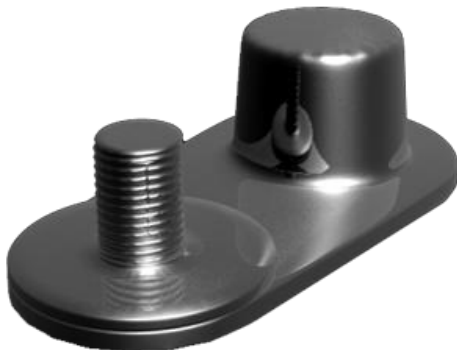

Terminal Types

Lug

Multi Fit/DF

Small/JIS

Standard/SAE

Marine Dual

Stud